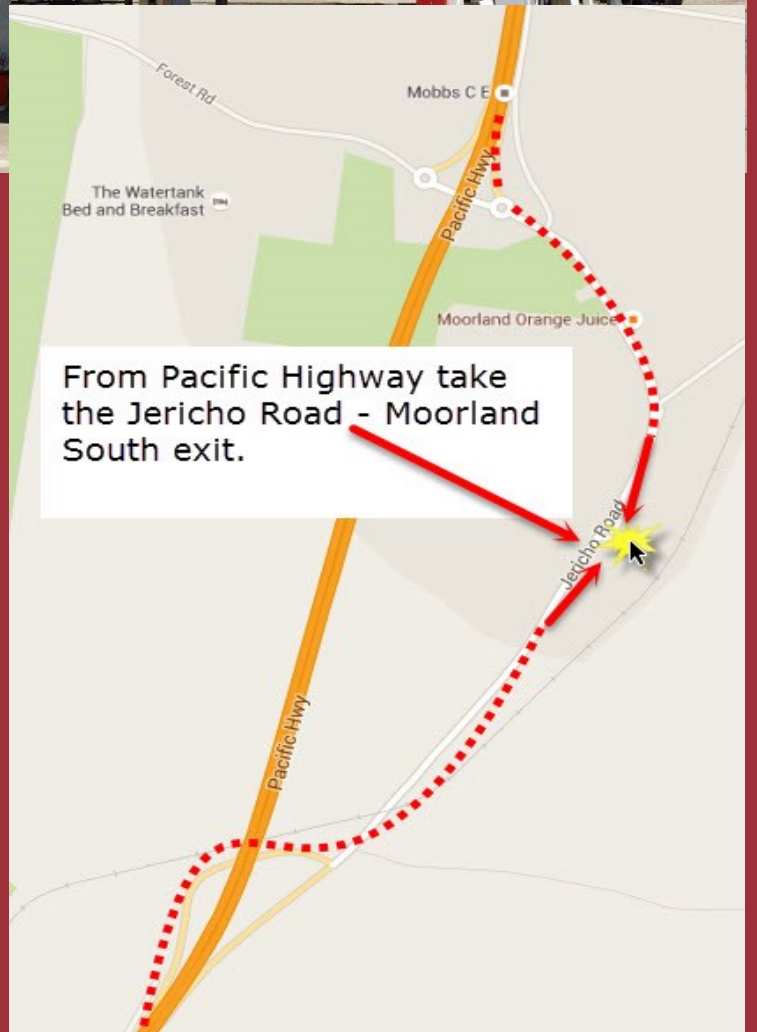

MOORLAND SITE

Jericho Road, Moorland NSW

SITE SERVICES:

- ◆ CONVENIENT
- ◆ UNDERCOVER
- ◆ 24HR CARD ACCESS
(ACCOUNT, EFT, CREDIT)
- ◆ UNLEADED, PREMIUM, DIESEL
- ◆ ADBLUE
- ◆ TRUCK FRIENDLY

MORE INFORMATION?